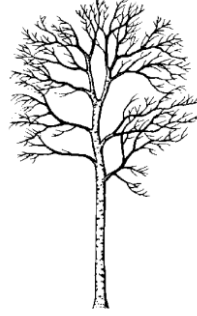

## Eastern White Pine

*Pinus strobus*

**Silhouette:** Uneven lobes

**Bark:** Smooth while young, grey-brown

**Clues:** Soft needles in groups of 5, pine cones

Image source:

<https://tidcf.nrcan.gc.ca/en/trees/factsheet/50>

**Silhouette:** Rounded pyramid

**Bark:** Grey-red, ridges, straight lines

**Clues:** Cones, needles

Image source:

<https://gobotany.nativeplanttrust.org/species/thuja/occidentalis/>

**Balsam Fir**  
*Abies balsamea*

**Silhouette:** Tall, thin pyramid

**Bark:** Red-brown, scaly

**Clue:** Resin bubbles

Image source:

<https://tidcf.nrcan.gc.ca/en/trees/factsheet/80>

## **White Oak** *Quercus alba*

**Silhouette:** Half circle

**Bark:** Pale grey thin  
irregular scales

**Clue:** Acorns with  
leathery shells with  
abrupt point at end

Image source:

<https://tidcf.nrcan.gc.ca/en/trees/factsheet/63>